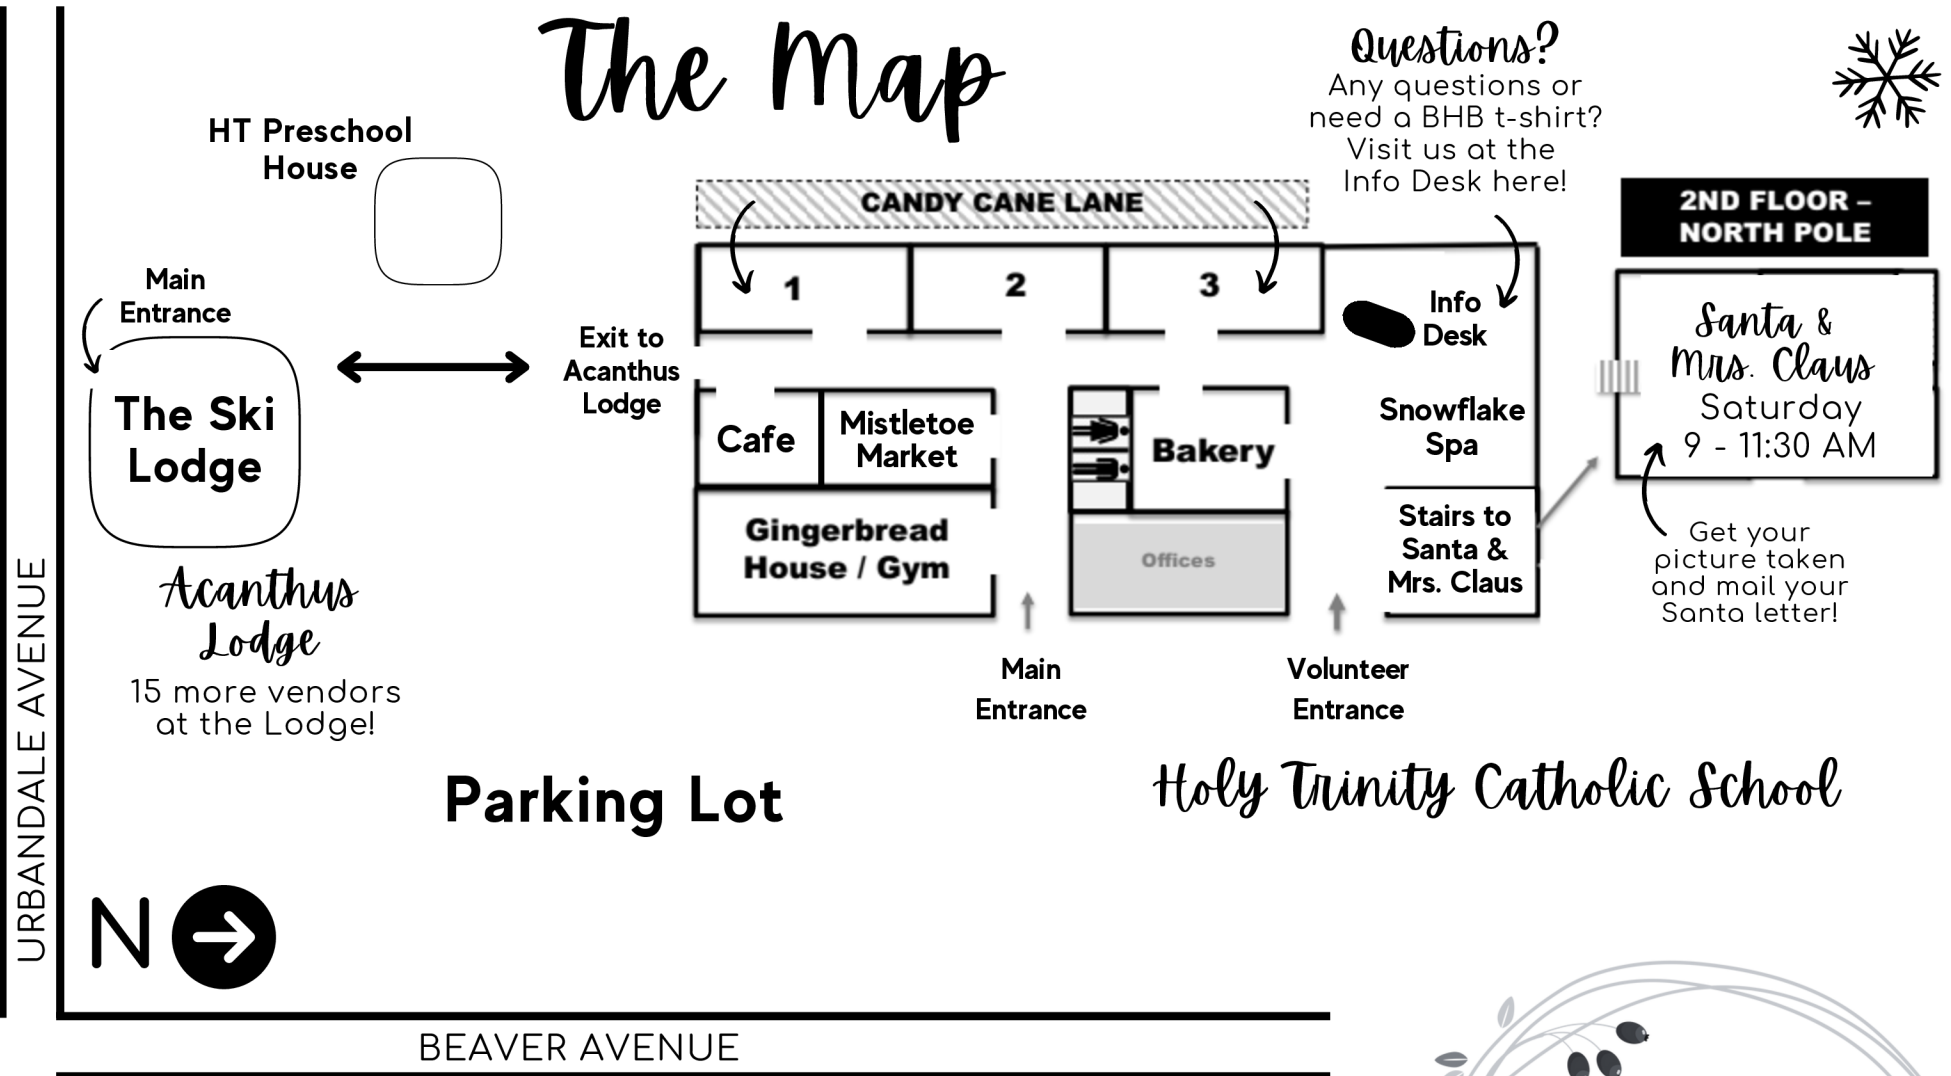

The Map

Questions?
Any questions or need a BHB t-shirt?
Visit us at the Info Desk here!